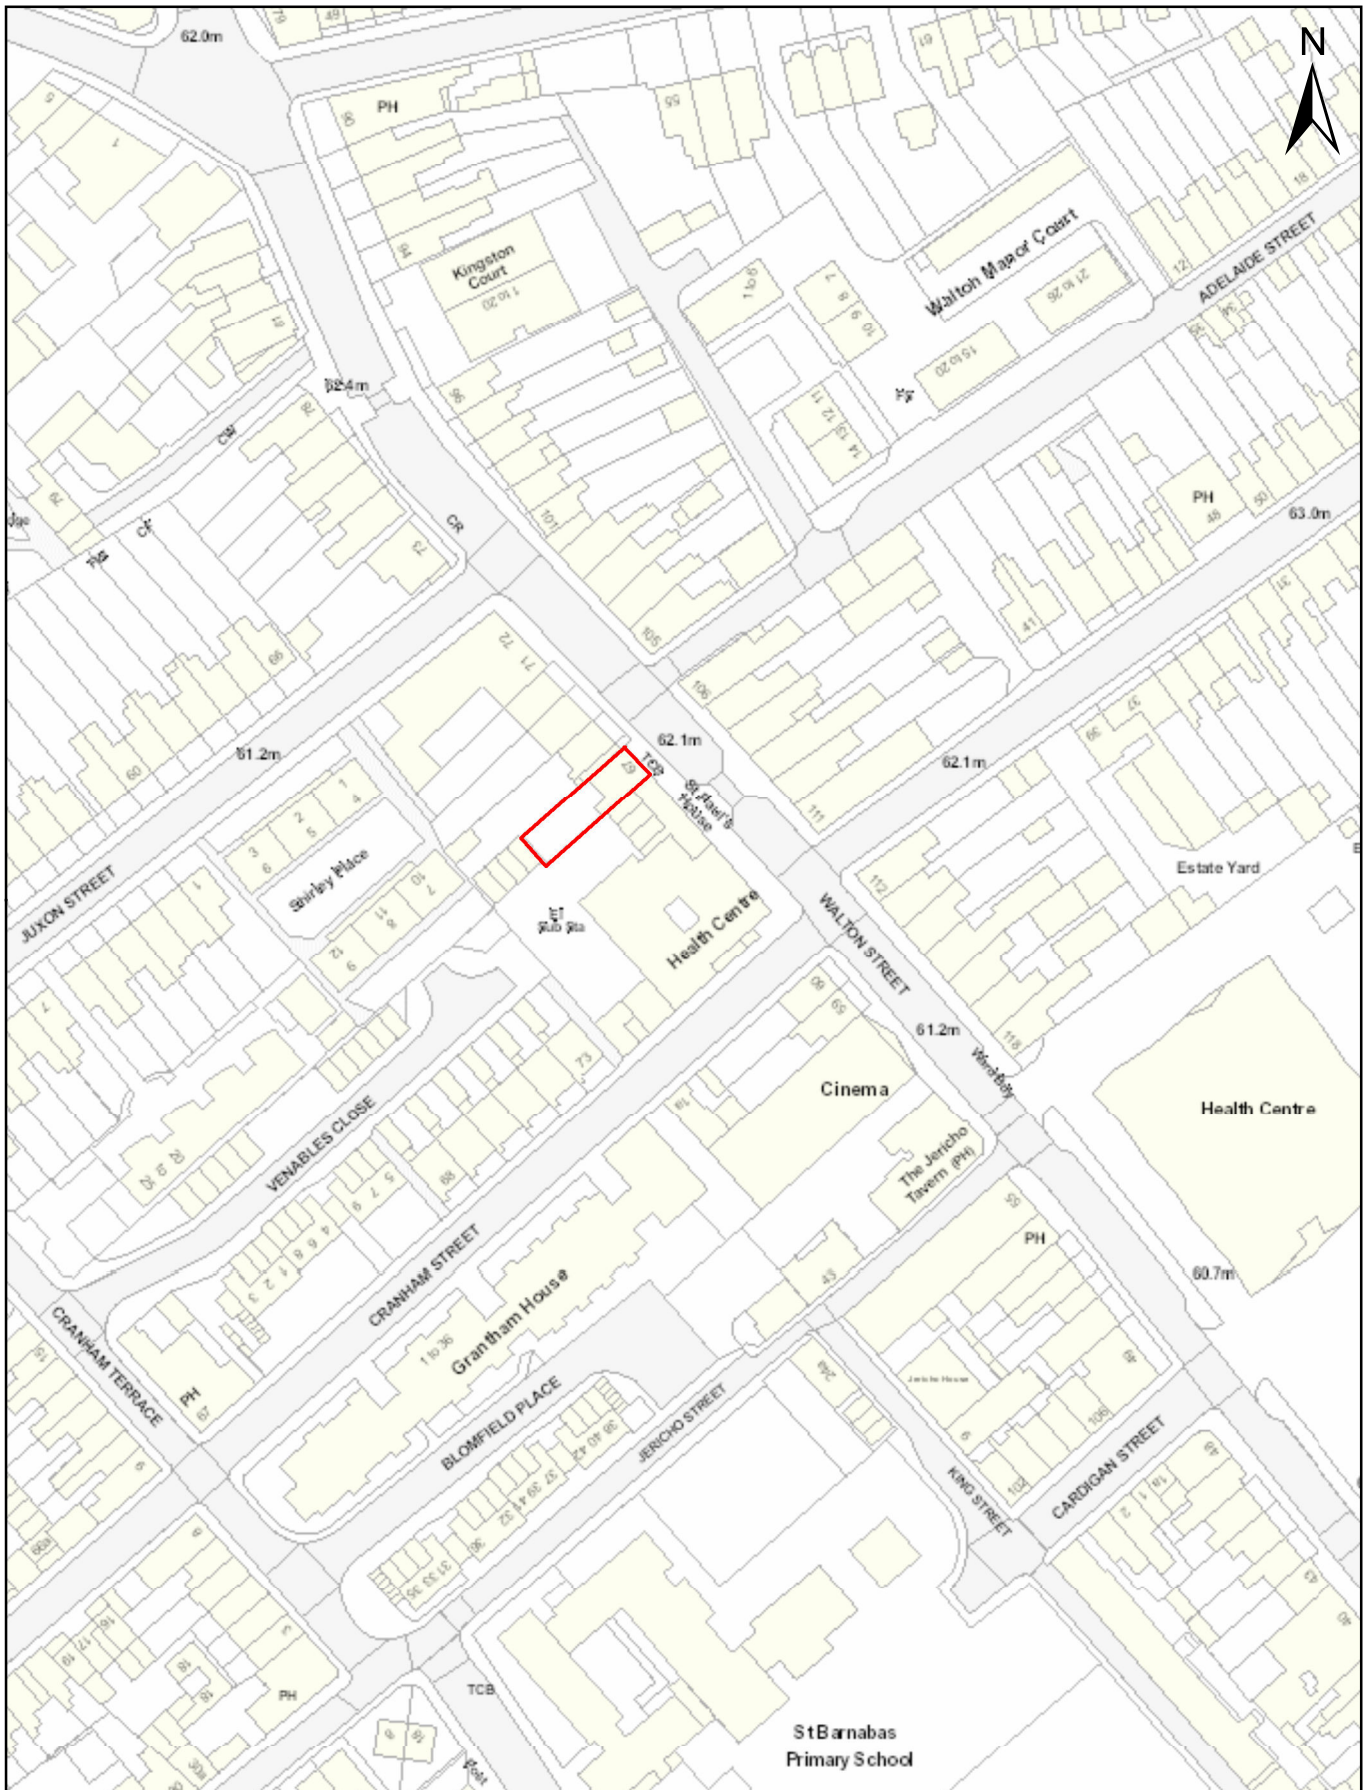

Appendix 1

(c) Crown Copyright and database right 2014. Ordnance Survey 100019348.

Walton Cafe, 67 Walton Street

Scale (printed to A4): 1:1,250

0 10 20 30 40
Metres

Date: 31/07/2014

This page is intentionally left blank